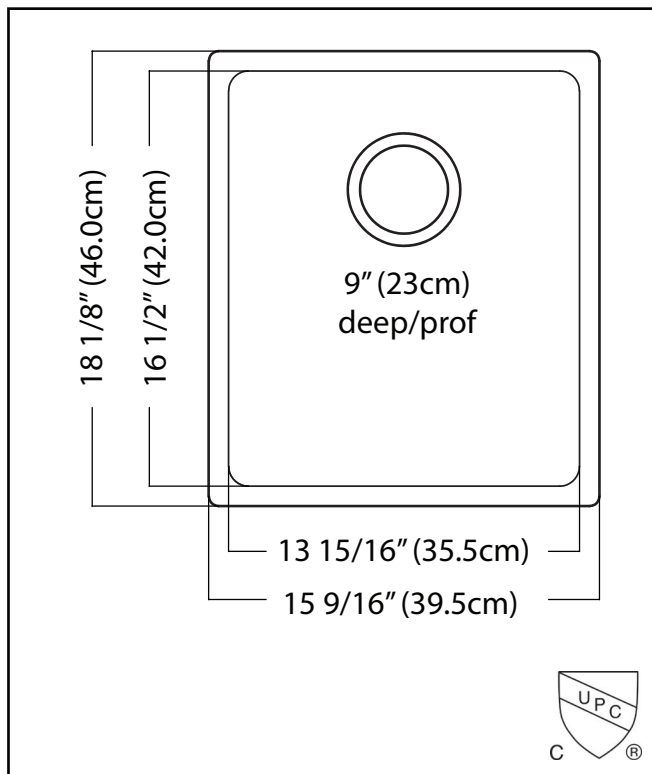

KINDRED

Brookmore
Undermount

BROOKMORE

SINGLE BOWL 18 GAUGE UNDERMOUNT

MODEL: BSU1816-9N

- ✓ **Quality Beyond Material:** Designed with 18 gauge quality stainless steel with exceptional resistance to staining and corrosion.
- ✓ **Beautiful Finish:** We didn't sacrifice aesthetics for durability. Our satin finish takes minimal care to maintain, making life easier.
- ✓ **Rear Drain Placement:** The rear drain maximizes the usable bottom surface of the bowl while also creating extra cabinet space beneath the sink.
- ✓ **Remarkably Quiet:** Sound dampening system goes to work to reduce the noise caused by a garbage disposal or running water.

TECHNICAL FEATURES

OVERALL SINK SIZE (OD)	18 1/8" FB x 15 9/16" LR
BOWL SIZE (ID)	16 1/2" FB x 13 15/16" LR
BOWL DEPTH	9"
MINIMUM CABINET SIZE	21"
MATERIAL	18 Gauge
BOWL CORNER RADIUS	20 mm
STAINLESS STEEL FINISH	Satin
DRAIN HOLE LOCATION	Rear
INSTALLATION TYPE	Undermount
SOUND COATING	Sound pads
WARRANTY	Limited Lifetime
COUNTRY OF ORIGIN	China